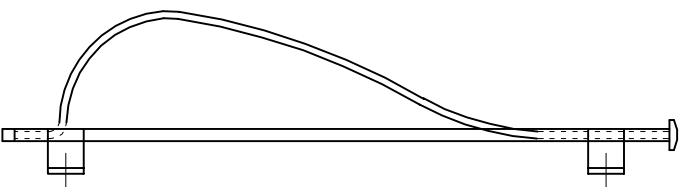

JB Design 01B (Bowed Bars)

Materials:
 12mm Square Bar
 20mm Square Bar
 50 x 13mm Convex Bar

Finish:
 Post Galvanized
 Gloss Paint (Black)

A

B

Rock Wharf, Mill Parade, Newport,
 Gwent, NP20 2UL
 Tel: 01633 843098 Fax: 01633 259079