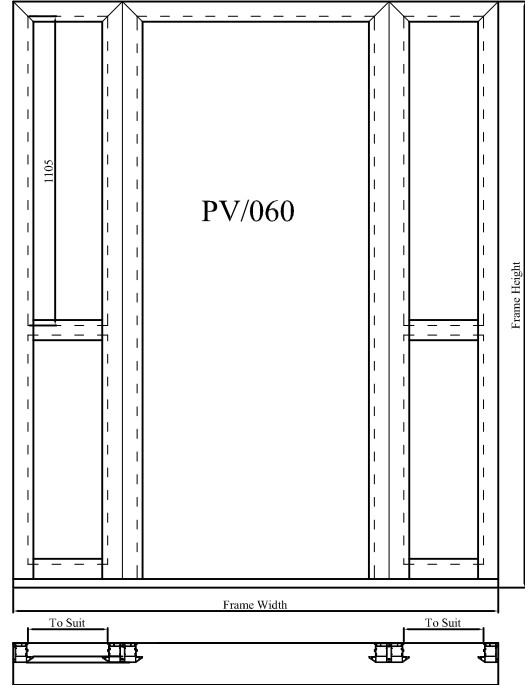

IDM Doors Limited - Double Direct Glazed Sidelight

Customer:
 Site Address:
 Date:
 Required: (Front, Back etc)

Site Measure: (Actual frame size including sill)
 Handing: (viewed outside looking in)
 Door Style: (F03, F04 etc)
 Door finish: (woodgrain or smooth)
 Colour: (Black, White, Red, Blue, Green or Mahogany - internal face white only)
 Glass Pattern: (Cotswold/Minster etc)
 Hardware Colour: (Brass or Chrome)
 Items Required: (MPL as standard)

Pvc Frame colour: (white or mahogany)

Sill detail: (150mm, 85mm, 180mm)

Additional details (Fanlight, windows, Sidelights etc)

Measured By:

Date:

D		Title: Site Survey Sheet
C		
B	Drawn: D. Smith	Date: 03.04.08
A	Drawing No: IDM/SUR/6	