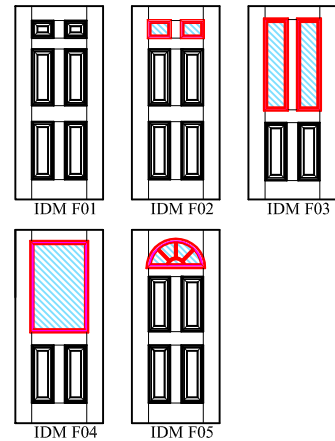

IDM Doors Limited - Double Direct Glazed Sidelight

Customer:
 Site Address:
 Date:
 Required: (Front, Back etc)

Site Measure: (Actual frame size including sill)
 Handing: (viewed outside looking in)
 Door Style: (F03, F04 etc)
 Door finish: (woodgrain or smooth)
 Colour: (Black, White, Red, Blue, Green or Mahogany - internal face white only)
 Glass Pattern: (Cotswold/Minster etc)
 Hardware Colour: (Brass or Chrome)
 Items Required: (MPL as standard)

Pvc Frame colour: (white or mahogany)

Sill detail: (150mm, 85mm, 180mm)

Additional details (Fanlight, windows, Sidelights etc)

Measured By:

Date:

D		Title: Site Survey Sheet
C		
B	Drawn: D. Smith	Date: 03.04.08
A	Drawing No: IDM/SUR/6	