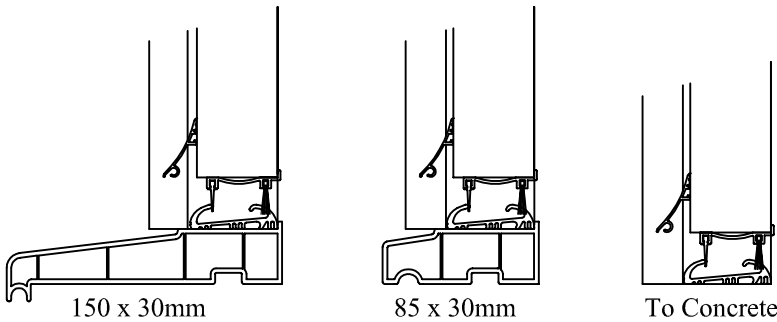

IDM Doors Limited - Double Direct Glazed Sidelight

Customer:
 Site Address:
 Date:
 Required: (Front, Back etc)

Site Measure: (Actual frame size including sill)
 Handing: (viewed outside looking in)
 Door Style: (F03, F04 etc)
 Door finish: (woodgrain or smooth)
 Colour: (Black, White, Red, Blue, Green or Mahogany - internal face white only)
 Glass Pattern: (Cotswold/Minster etc)
 Hardware Colour: (Brass or Chrome)
 Items Required: (MPL as standard)

Pvc Frame colour: (white or mahogany)

Sill detail: (150mm, 85mm, 180mm)

Additional details (Fanlight, windows, Sidelights etc)

Measured By:

Date:

D		Title: Site Survey Sheet
C		
B	Drawn: D. Smith	Date: 03.04.08
A	Drawing No: IDM/SUR/6	