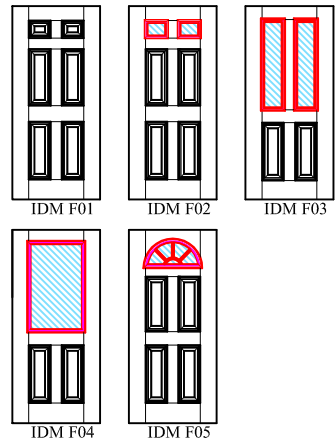

IDM Doors Limited - Fanlight Frame

Customer:
 Site Address:
 Date:
 Required: (Front, Back etc)
 Site Measure: (Actual frame size including sill)
 To Transome Dimension: (2094mm max)
 Handing: (viewed outside looking in)
 Door Style: (F03, F04 etc)
 Door finish: (woodgrain or smooth)
 Colour: (Black, White, Red, Blue, Green or Mahogany - internal face white only)
 Glass Pattern: (Cotswold/Minster etc)
 Hardware Colour: (Brass or Chrome)
 Items Required: (MPL as standard)

Pvc Frame colour: (white or mahogany)

Sill detail: (150mm, 85mm, 180mm)

Additional details (Fanlight, windows, Sidelights etc)

Measured By: Date:

D		Title: Site Survey Sheet
C		
B	Drawn: D. Smith	Date: 03.04.08
A	Drawing No: IDM/SUR/2	