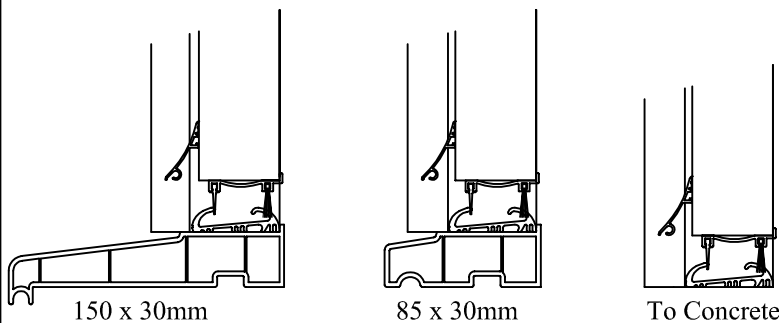

IDM Doors Limited - Fanlight Frame

Customer:
 Site Address:
 Date:
 Required: (Front, Back etc)
 Site Measure: (Actual frame size including sill)
 To Transome Dimension: (2094mm max)
 Handing: (viewed outside looking in)
 Door Style: (F03, F04 etc)
 Door finish: (woodgrain or smooth)
 Colour: (Black, White, Red, Blue, Green or Mahogany - internal face white only)
 Glass Pattern: (Cotswold/Minster etc)
 Hardware Colour: (Brass or Chrome)
 Items Required: (MPL as standard)

Pvc Frame colour: (white or mahogany)

Sill detail: (150mm, 85mm, 180mm)

Additional details (Fanlight, windows, Sidelights etc)

Measured By: Date:

D		Title: Site Survey Sheet
C		
B	Drawn: D. Smith	Date: 03.04.08
A	Drawing No: IDM/SUR/2	