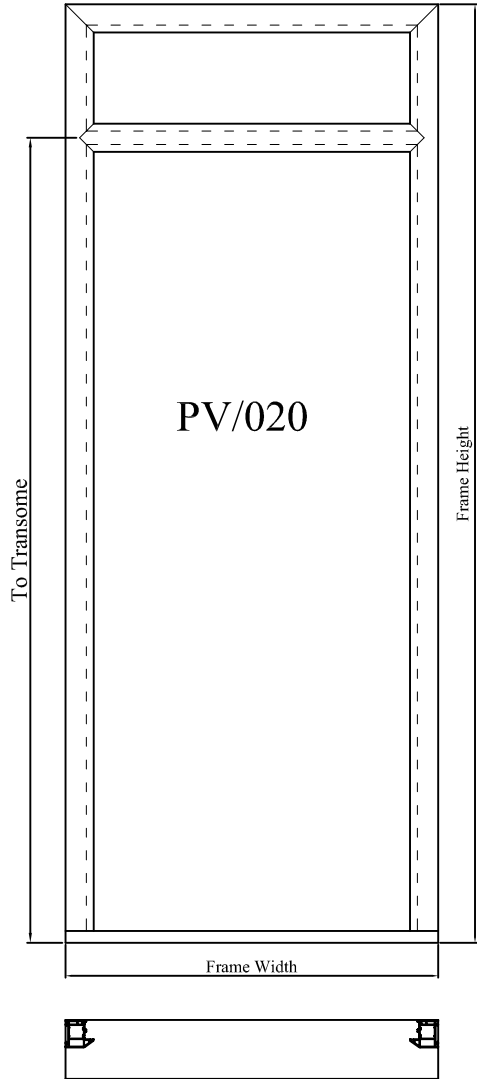

IDM Doors Limited - Fanlight Frame

Customer:
 Site Address:
 Date:
 Required: (Front, Back etc)
 Site Measure: (Actual frame size including sill)
 To Transome Dimension: (2094mm max)
 Handing: (viewed outside looking in)
 Door Style: (F03, F04 etc)
 Door finish: (woodgrain or smooth)
 Colour: (Black, White, Red, Blue, Green or Mahogany - internal face white only)
 Glass Pattern: (Cotswold/Minster etc)
 Hardware Colour: (Brass or Chrome)
 Items Required: (MPL as standard)

Pvc Frame colour: (white or mahogany)

Sill detail: (150mm, 85mm, 180mm)

Additional details (Fanlight, windows, Sidelights etc)

Measured By: Date:

D		Title: Site Survey Sheet
C		
B	Drawn: D. Smith	Date: 03.04.08
A	Drawing No: IDM/SUR/2	