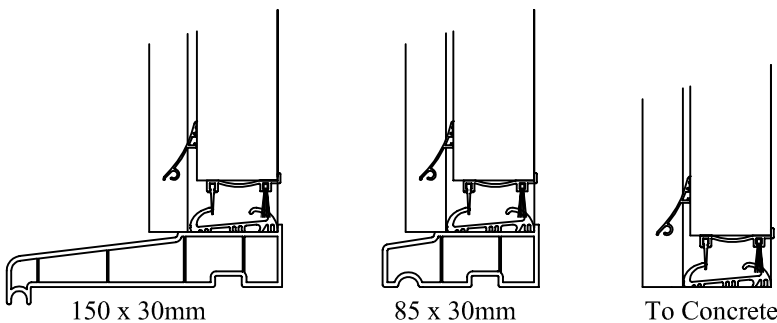

IDM Doors Limited - Double Matching Door Sidelight

Customer:
Site Address:

Date:
Required: (Front, Back etc)

Site Measure: (Actual frame size including sill)
 Handing: (viewed outside looking in)
 Door Style: (F03, F04 etc)
 Door finish: (woodgrain or smooth)
 Colour: (Black, White, Red, Blue, Green or Mahogany - internal face white only)
 Glass Pattern: (Cotswold/Minster etc)

Hardware Colour: (Brass or Chrome)
 Items Required: (MPL as standard)

Pvc Frame colour: (white or mahogany)

Sill detail: (150mm, 85mm, 180mm)

Additional details (Fanlight, windows, Sidelights etc)

Measured By:

Date:

D		Title: Site Survey Sheet	
C			
B		Drawn: D. Smith	Date: 03.04.08
A		Drawing No: IDM/SUR/5	

Rock Wharf, Mill Parade, Newport,
Gwent. NP20 2UL
Tel: 01633 843098 Fax: 01633 259079

The information on this drawing is private & confidential & is the property of IDM Doors Limited & must not be copied or published without the written permission of the company & must not be used in any way detrimental to their interests.