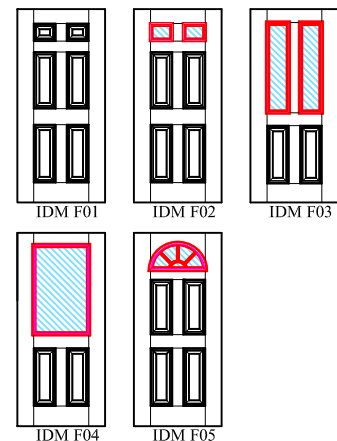

IDM Doors Limited - Double Matching Door Sidelight

Customer:
Site Address:

Date:
Required: (Front, Back etc)

Site Measure: (Actual frame size including sill)
 Handing: (viewed outside looking in)
 Door Style: (F03, F04 etc)
 Door finish: (woodgrain or smooth)
 Colour: (Black, White, Red, Blue, Green or Mahogany - internal face white only)
 Glass Pattern: (Cotswold/Minster etc)

Hardware Colour: (Brass or Chrome)
 Items Required: (MPL as standard)

Pvc Frame colour: (white or mahogany)

Sill detail: (150mm, 85mm, 180mm)

Additional details (Fanlight, windows, Sidelights etc)

Measured By: