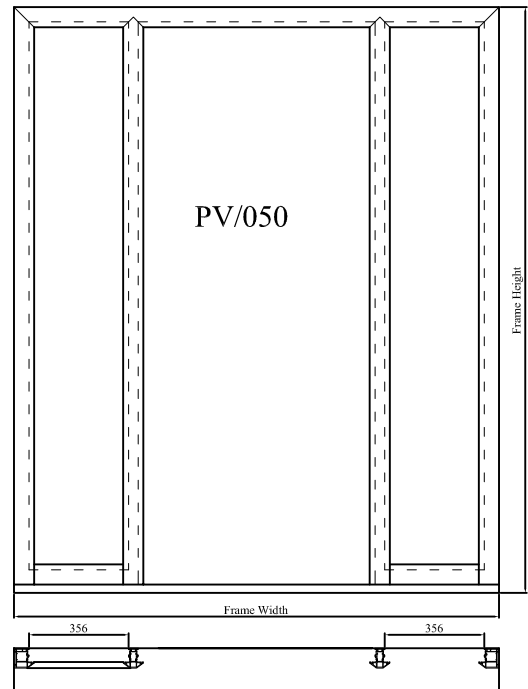

IDM Doors Limited - Double Matching Door Sidelight

Customer:
Site Address:

Date:
Required: (Front, Back etc)

Site Measure: (Actual frame size including sill)
 Handing: (viewed outside looking in)
 Door Style: (F03, F04 etc)
 Door finish: (woodgrain or smooth)
 Colour: (Black, White, Red, Blue, Green or Mahogany - internal face white only)
 Glass Pattern: (Cotswold/Minster etc)

Hardware Colour: (Brass or Chrome)
 Items Required: (MPL as standard)

Pvc Frame colour: (white or mahogany)

Sill detail: (150mm, 85mm, 180mm)

Additional details (Fanlight, windows, Sidelights etc)

Measured By: