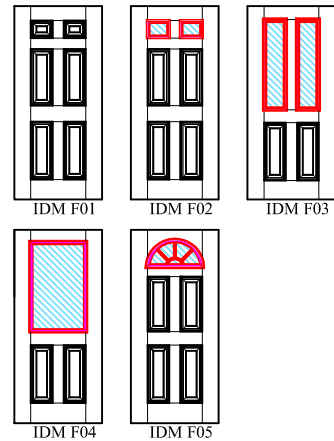

IDM Doors Limited - Matching Door Sidelight

Customer:
Site Address:

Date:
Required: (Front, Back etc)

Site Measure: (Actual frame size including sill)

Handing: (viewed outside looking in)

Door Style: (F03, F04 etc)

Door finish: (woodgrain or smooth)

Colour: (Black, White, Red, Blue, Green or Mahogany - internal face white only)

Glass Pattern: (Cotswold/Minster etc)

Hardware Colour: (Brass or Chrome)

Items Required: (MPL as standard)

Pvc Frame colour: (white or mahogany)

Sill detail: (150mm, 85mm, 180mm)

Additional details (Fanlight, windows, Sidelights etc)

Measured By:

Date:

D		Title: Site Survey Sheet	
C			
B		Drawn: D. Smith	Date: 03.04.08
A		Drawing No: IDM/SUR/3	