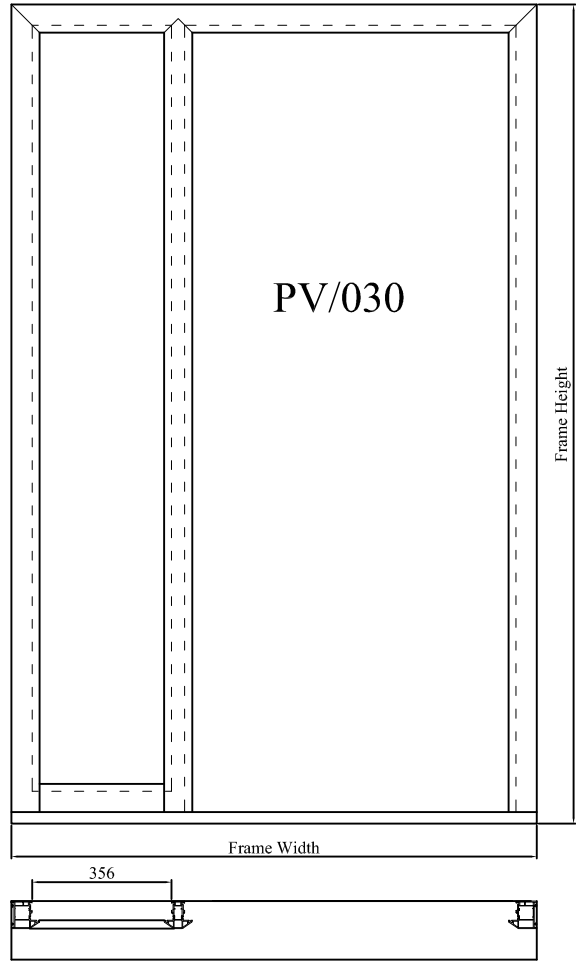

IDM Doors Limited - Matching Door Sidelight

Customer:
Site Address:

Date:
Required: (Front, Back etc)

Site Measure: (Actual frame size including sill)

Handing: (viewed outside looking in)

Door Style: (F03, F04 etc)

Pvc Frame colour: (white or mahogany)

Sill detail: (150mm, 85mm, 180mm)

Additional details (Fanlight, windows, Sidelights etc)

Measured By:

Date:

D		Title: Site Survey Sheet	
C			
B		Drawn: D. Smith	Date: 03.04.08
A		Drawing No: IDM/SUR/3	