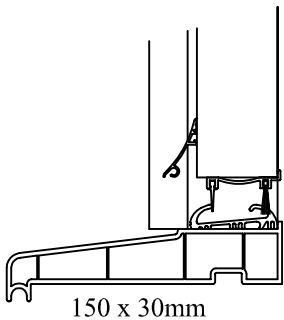

Pvc Frame colour: (white or mahogany)

Sill detail: (150mm, 85mm, 180mm)

Additional details (Fanlight, windows, Sidelights etc)

Measured By:

Date:

D		Title: Site Survey Sheet	
C			
B		Drawn: D. Smith	Date: 03.04.08
A		Drawing No: IDM/SUR/3	