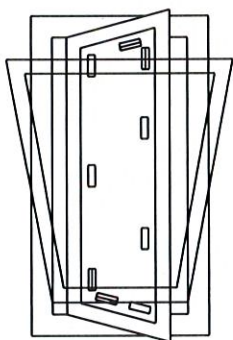

Instruction for Installing Glazing Platforms

To ensure correct operation of Eurocell windows and doors it is essential that the glazing shims/ packers are positioned as shown.

FIXED WINDOW

SIDE HUNG WINDOW

TOP HUNG WINDOW

TILT & TURN WINDOW

RESIDENTIAL DOOR

FRENCH DOOR

TILT & SLIDE PATIO DOOR

- ≡ LOADBEARING PACKER
- ▢ PACKER TO PREVENT MOVEMENT OF GLASS IN THE GLAZING CHAMBER AND TO PROMOTE RIGIDITY FOR SECURITY.